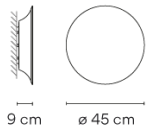

Puck wall art

VIBIA

5472

Design By Jordi Vilardell

A versatile wall sconce that creates a visual game of warm light with spheres. Designed by Jordi Vilardell. Available in different finishes including lacquered aluminium and felt.

Model Sheet