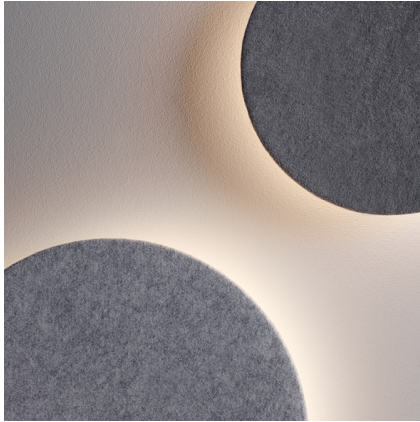

Puck wall art

VIBIA

5472

Design By Jordi Vilardell

A versatile wall sconce that creates a visual game of warm light with spheres. Designed by Jordi Vilardell. Available in different finishes including lacquered aluminium and felt.

Model Sheet

Finish	 76 Grey Felt L1
	 77 Grey Felt D1
	 21 Black Grey NCS S 7000-N
	 15 Grey L2 NCS S 2500-N
	 28 Brown M1 NCS S 4020-Y60R

LED temperature color 2700 K

Dimming 1-10V / TRIAC
Optional DALI or Push or Casambi / DALI or Push c
Min. quantity, upcharge and extra lead time apply [EN]

Installation type Surface Canopy

Materials Shade: ABS
Wall support: Aluminum
Diffuser: Polycarbonate

Light source 1 x LED STRIP 12,6W 700mA
E

LED CRI>90 1435,94 lm 94,22
2700 K

Driver CC - Constant Current 700
110-240 V 50/60 HZ